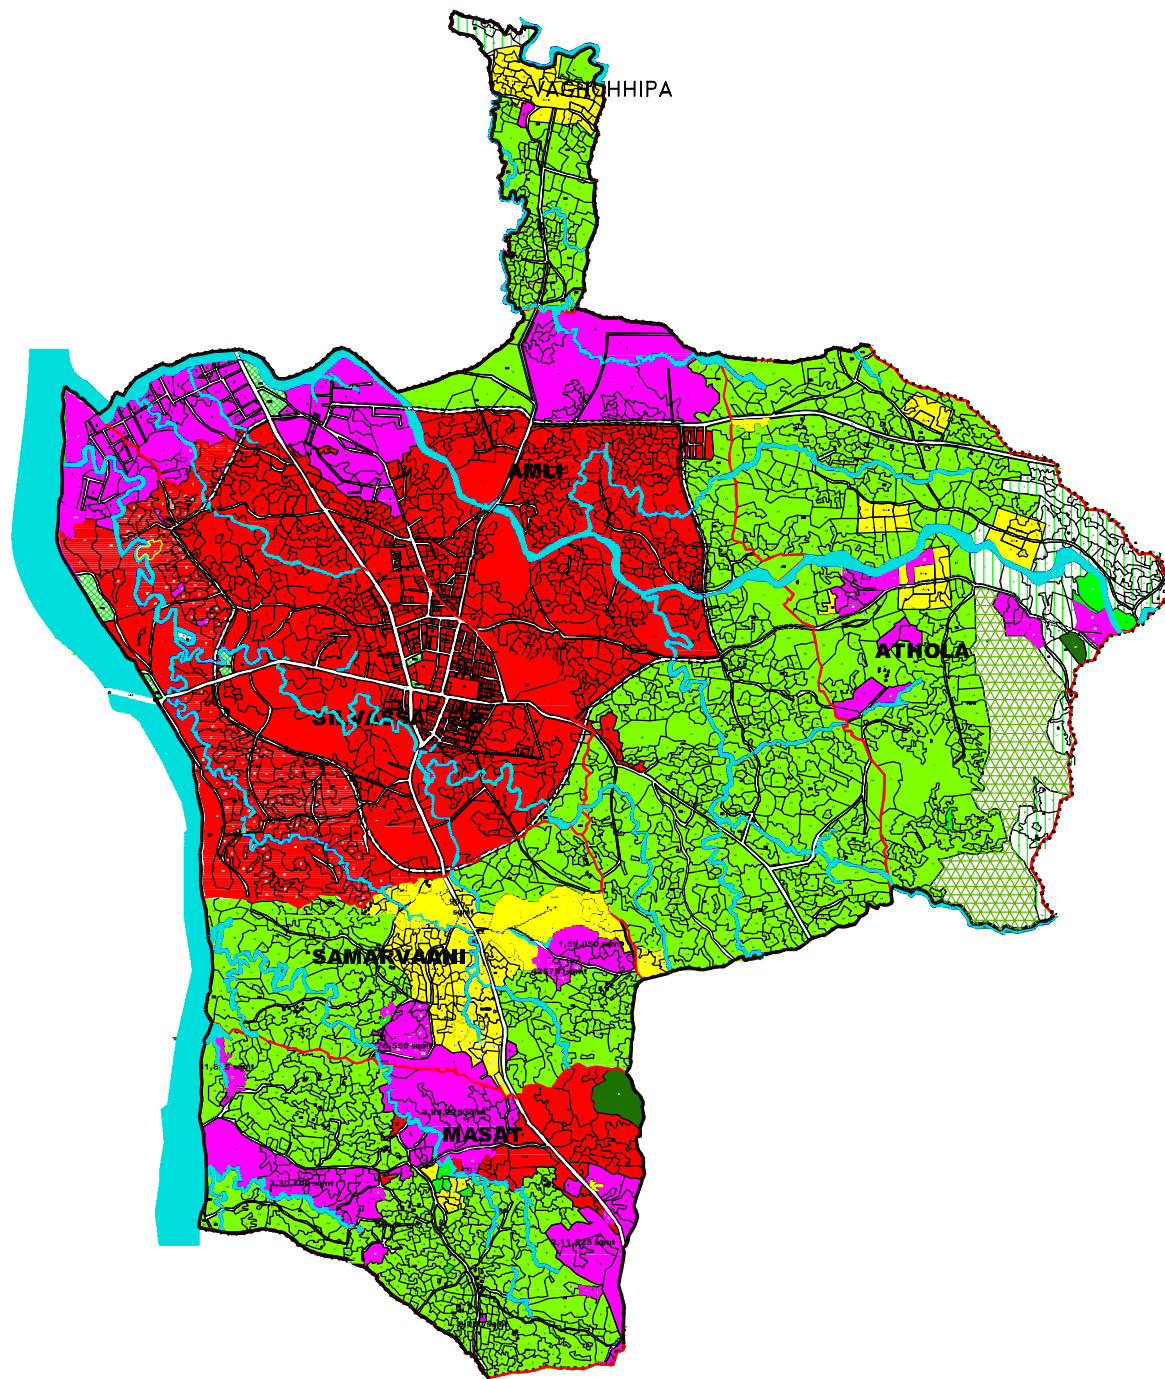

MAP OF SAMARVARNI PATELAD

1 Cm = 200.00 m.

PLOTTED SCALE 1:5,000