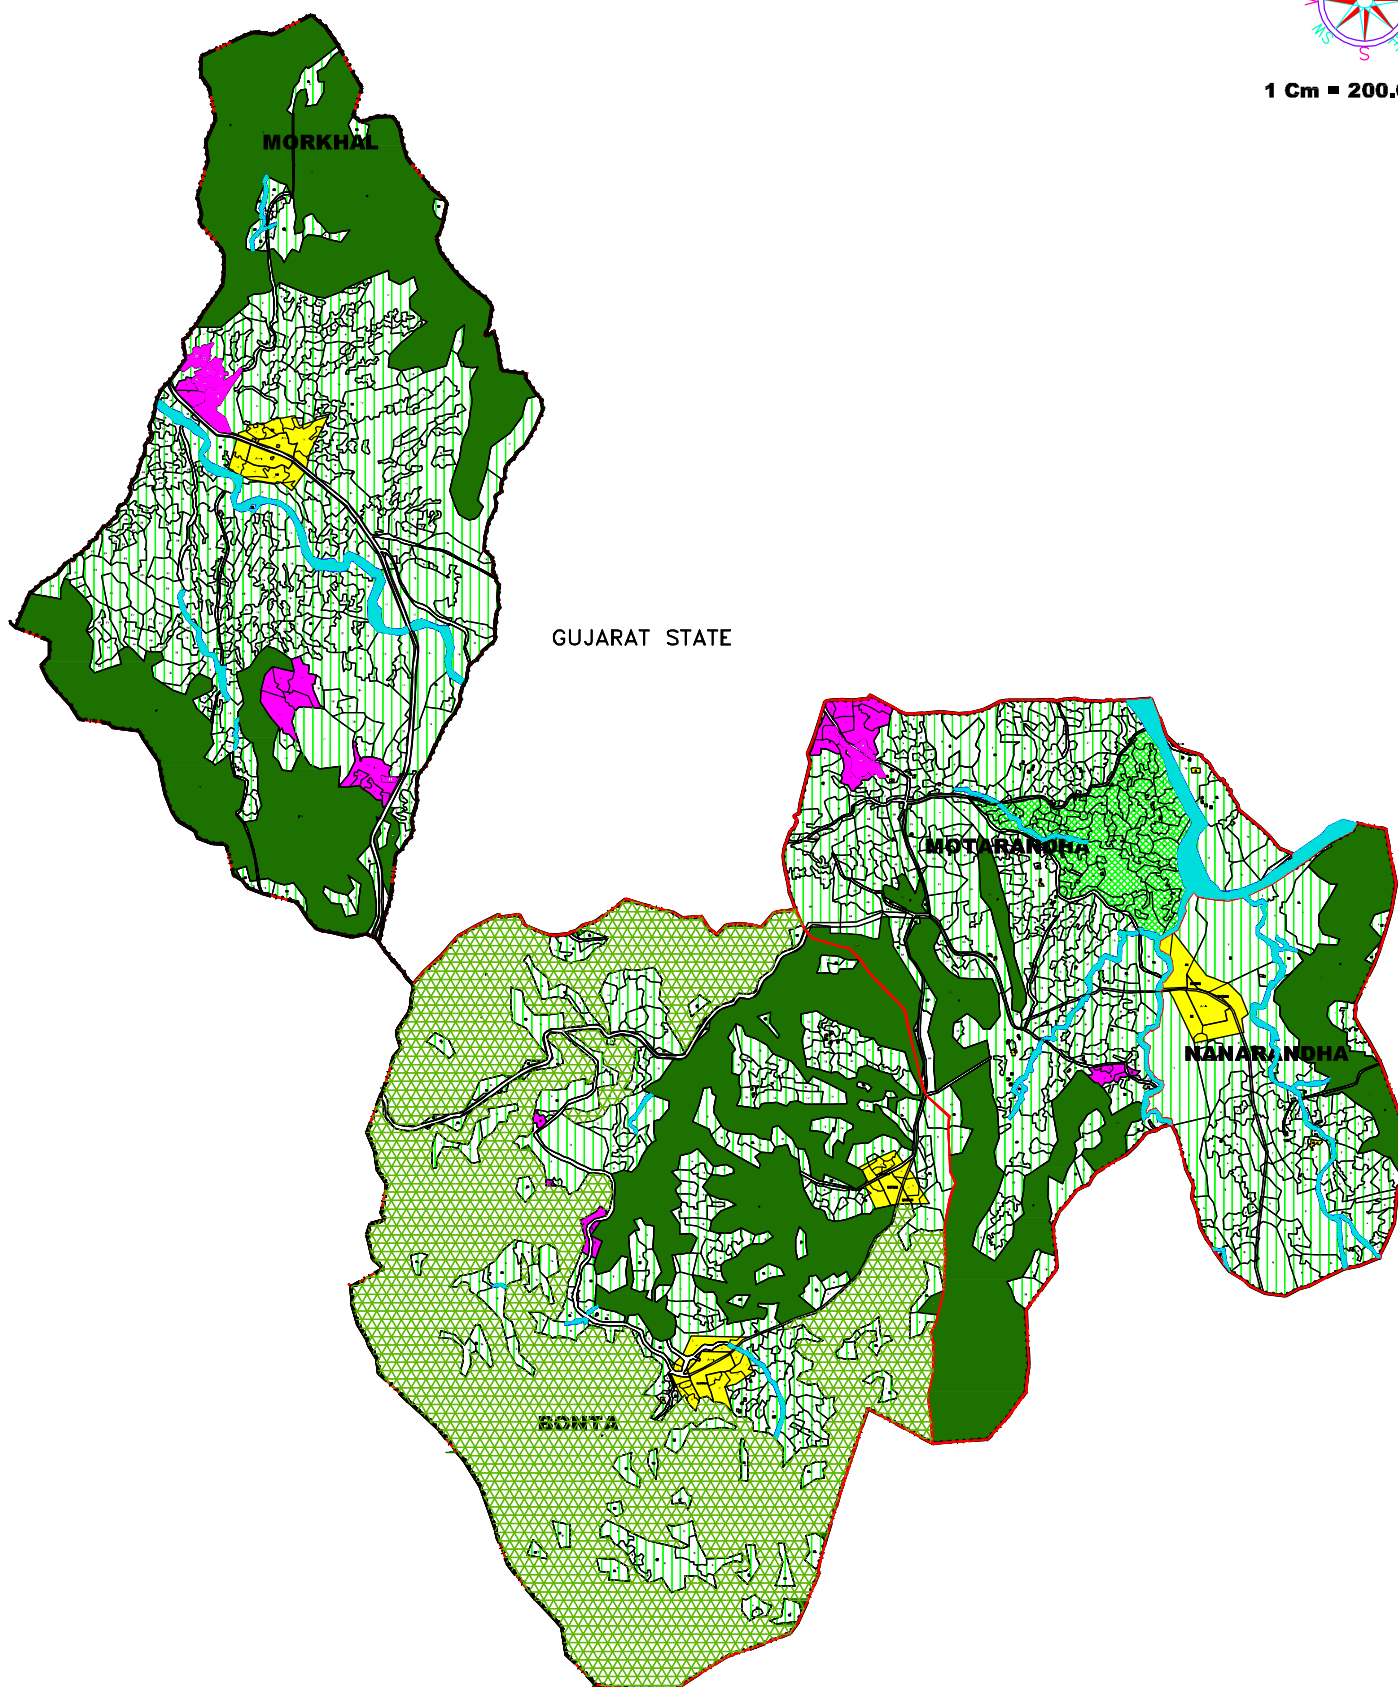

MAP OF RANDHA PATELAD

1 Cm = 200.00 m.

PLOTTED SCALE 1:5,000